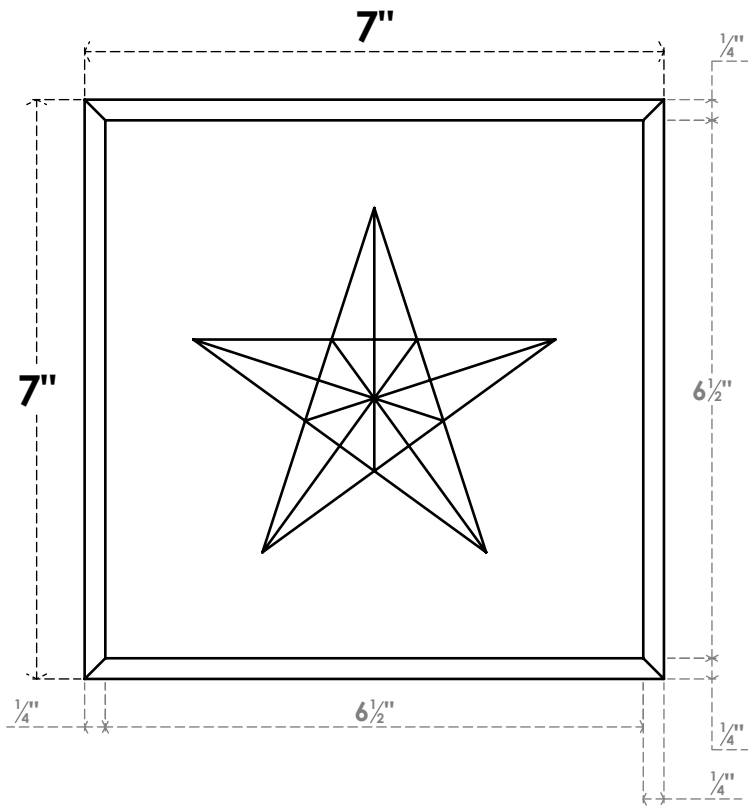

ROSP070X070X100SDG07

7"W X 7"H X 1"P STANDARD SEDGWICK STAR ROSETTE WITH BEVELED EDGE, ARCHITECTURAL GRADE PVC

FRONT

SIDE

EKENA MILLWORK
2300 WEST MAIN ST.
CLARKSVILLE, TX 75426
TOLL FREE: 866-607-0453
WWW.EKENAMILLWORK.COM