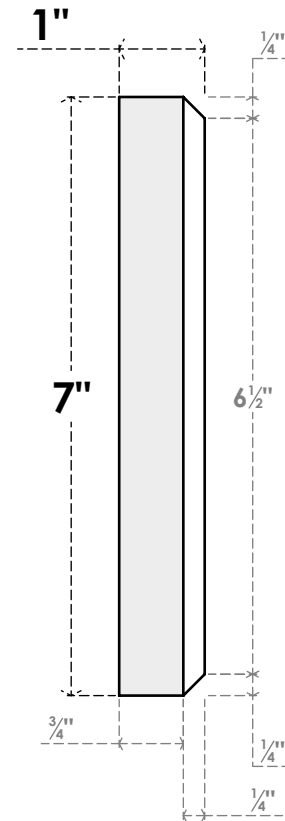

ROSP070X070X100SDG07

7"W X 7"H X 1"P STANDARD SEDGWICK STAR ROSETTE WITH BEVELED EDGE, ARCHITECTURAL GRADE PVC

FRONT

SIDE

EKENA MILLWORK
2300 WEST MAIN ST.
CLARKSVILLE, TX 75426
TOLL FREE: 866-607-0453
WWW.EKENAMILLWORK.COM

NOTES

1. INSTALLATION TO BE COMPLETED IN ACCORDANCE WITH MANUFACTURER'S SPECIFICATIONS.
2. DRAWING MAY NOT BE TO SCALE
3. THIS DRAWING IS INTENDED FOR DESIGN AND PLANNING PURPOSES ONLY.
4. ALL INFORMATION CONTAINED HEREIN WAS CURRENT AT THE TIME OF DEVELOPMENT BUT MUST BE REVIEWED AND APPROVED BY THE PRODUCT MANUFACTURER TO BE CONSIDERED ACCURATE.
5. ARCHITECTURAL GRADE PVC PRODUCTS ARE MADE FROM EXPANDED CELLULAR PVC AND COME NATURALLY WHITE BUT MAY BE PAINTED